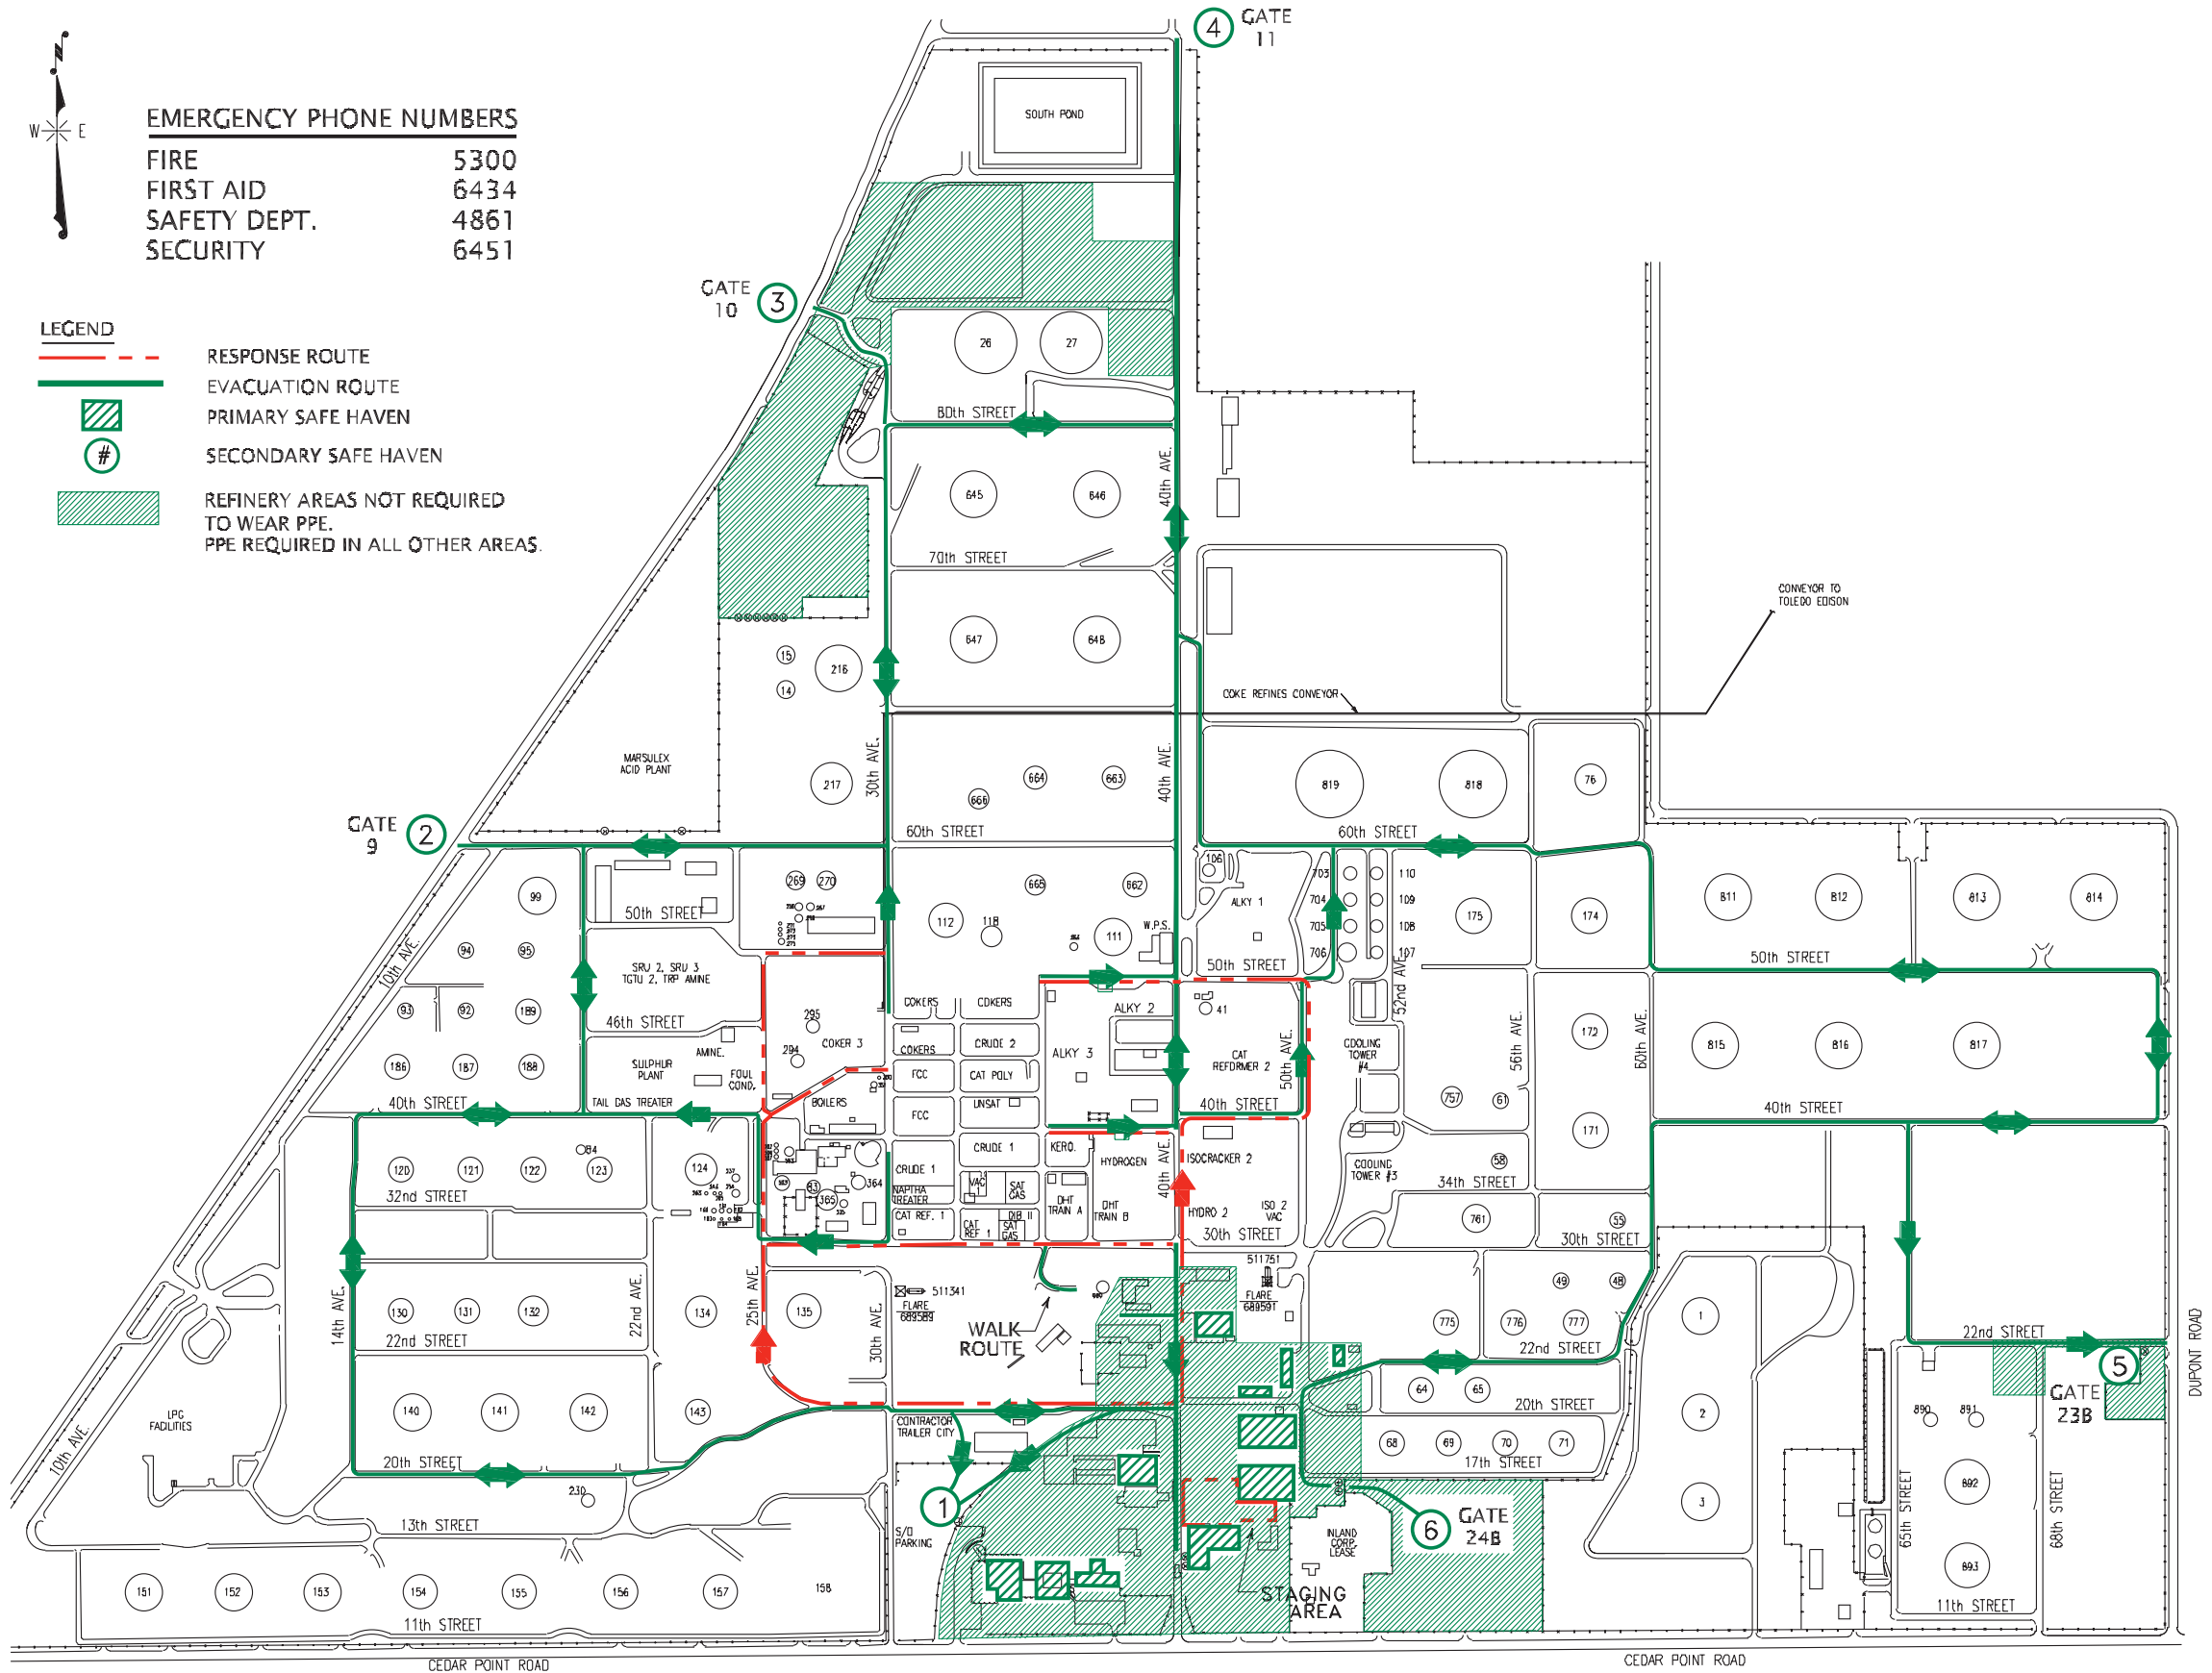

### EMERGENCY PHONE NUMBERS

FIRE	5300
FIRST AID	6434
SAFETY DEPT.	4861
SECURITY	6451

### LEGEND

-  RESPONSE ROUTE
-  EVACUATION ROUTE
-  PRIMARY SAFE HAVEN
-  SECONDARY SAFE HAVEN
-  REFINERY AREAS NOT REQUIRED TO WEAR PPE. PPE REQUIRED IN ALL OTHER AREAS.

CEDAR POINT ROAD

CEDAR POINT ROAD

DUPONT ROAD